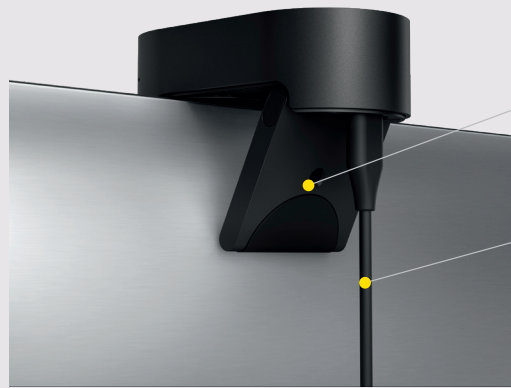

HOW TO CONNECT - SIMPLE SETUP. INSTANT MEETINGS.

PanaCast 20 is plug-and-play. Simply plug the cable into your computer, fix the camera to the top of your laptop screen or monitor using the clip, and you're good to go – wherever you're working.

Simple
Fix the camera using the clip

Plug-and-play
To connect simply plug the cable into your computer

Privacy Cover
Total control