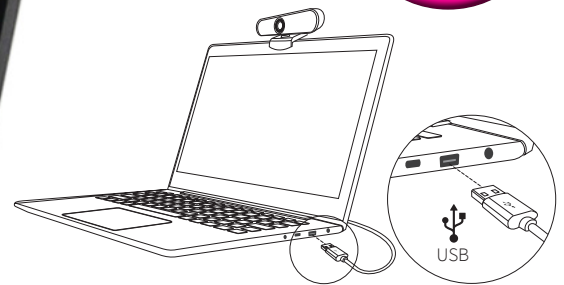

Webcam

Ideal Work at Home Solution

VISION+

The JPL Vision+ is a compact USB webcam with two microphones that can be placed above your computer to allow long distance face to face meetings from your conference room or own home office.

1080p 30 fps

Plug & Play

Undistorted
Wide Angle View

2 Mic Array

Long Range
Voice Pickup

Overview

Features	1080p HD 30fps CMOS Camera
	Plug & Play solution - compatible with a range of softphone solutions
	Ideal Work at Home solution
	Privacy Lens Cover included
	USB-A connectivity
	Two microphones
	Full Duplex communication mode
	96° Wide angle field of view
	Desk mount, monitor mount or tripod option
	AEC – Automatic Echo Cancellation
	ANS – Automatic Noise Suppression
Certifications	FCC, CE, RoHS, REACH
Dimensions	127.7 x 55.3 x 50mm
Warranty	24 Month repair or replacement warranty
MOQ	Master Shipping Carton: 20
SKU:	575-335-001
EAN:	5060126958208

Other parameters:

Interface type	Type C
Voltage	5V/2A
OS Support	Win 2000/XP/Vista/Win 7/Win 8/Win 10 Linux with UVC (above Linux - 2.6.26) Mac - OS X 10.4.8 or later Win CE with UVC Android 4.0 or above with UVC
Size	127.7 x 55.3 x 50mm
Weight	100g