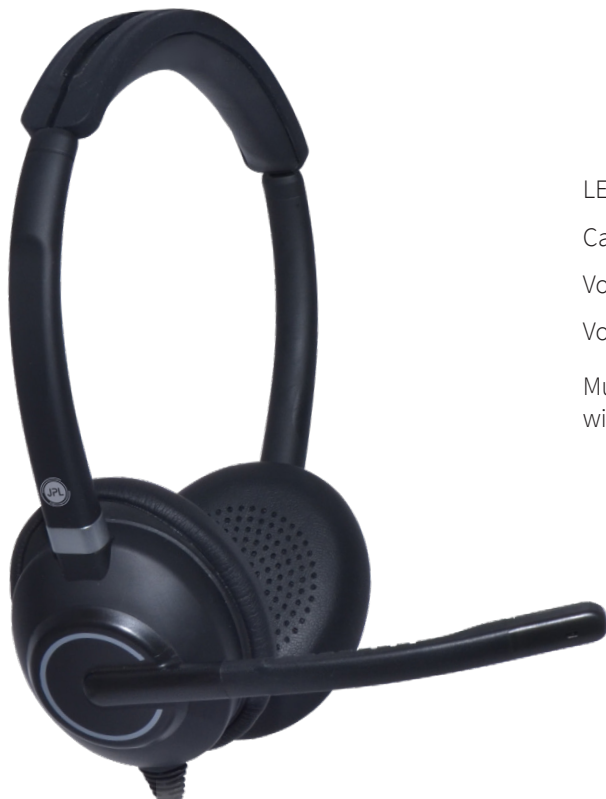

Available Q1 2025

LED indicator  
Call accept/reject  
Volume up  
Volume down  
Mute with LED indicator

### Overview

Features	Dual speaker headset with padded headband Stereo audio, giving clear, crisp sound Fitted with over-the-ear quality soft 75mm leatherette ear cushions Surround Shield™ noise cancelling microphone Plug & play - compatible with any softphone In-line control with volume & mute Left / right side microphone placement Sound Shield™ Acoustic Shock Protection 'Put and stay' ratchet microphone boom arm Overhead, sure-fit fully adjustable headband
What's included	Binaural headset, felt carry pouch, Quick Start Guide
Headset Weight	148g
Country of Origin	China
Compatibility	Over-moulded USB-A & USB-C connectivity
Certifications	UKCA, CE, RoHS, REACH
Warranty	2 Years repair or replacement warranty
MOQ	Master Shipping Carton: 40
EAN:	5060969682438
SKU:	575-447-006